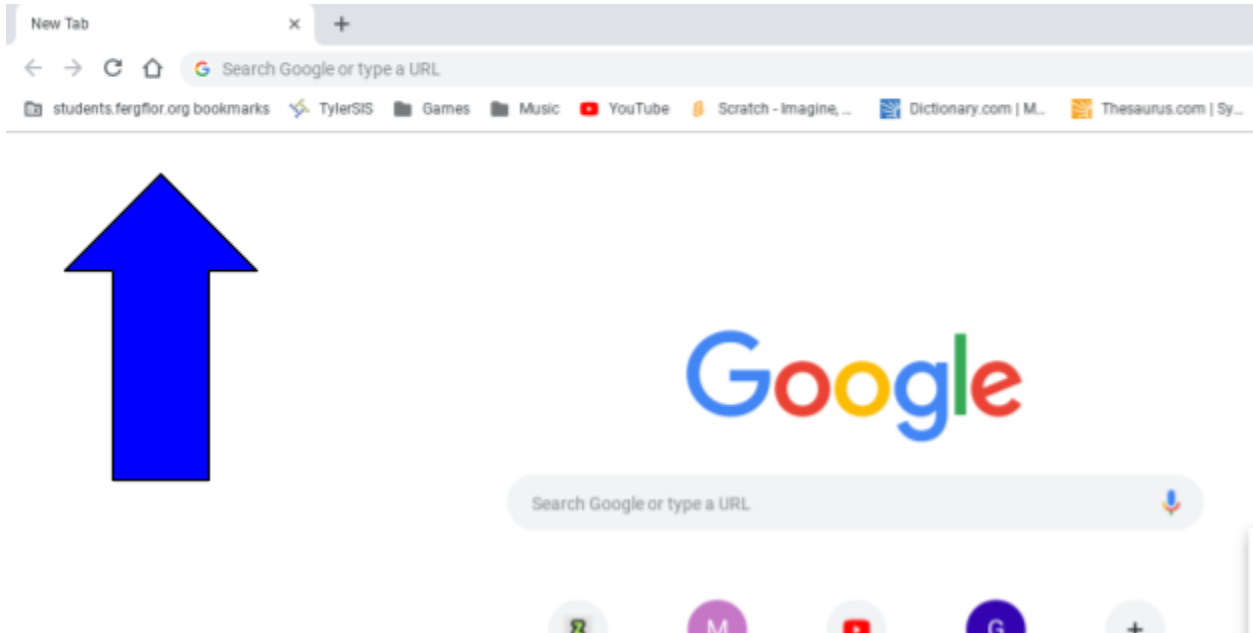

Galileo Student Click Path

1) On the browser page, select the bookmark “students.fergflor.org bookmarks”.

2) Select “Clever FFSD”.

3) Select “Log in with Google”.

4) Select "Galileo K-12".

Imagine Learning and Galileo