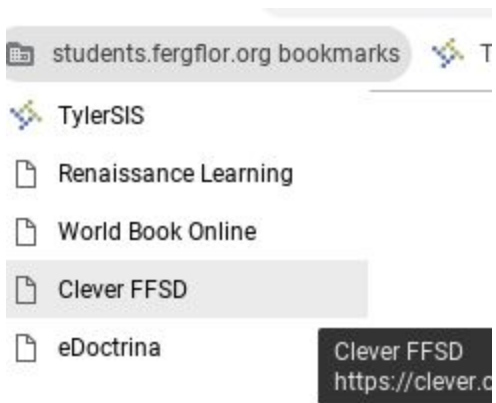

Galileo Student Click Path

1) On the browser page, select the bookmark “students.fergflor.org bookmarks”.

2) Select “Clever FFSD”.

3) Select “Log in with Google”.

4) Select "Galileo K-12".

Imagine Learning and Galileo

Imagine Math

Imagine

Imagine Math

Galileo K-12

5) It may prompt students to select again.

6) On the top left corner of the dashboard, students select a class.

7) Select "Take Test"